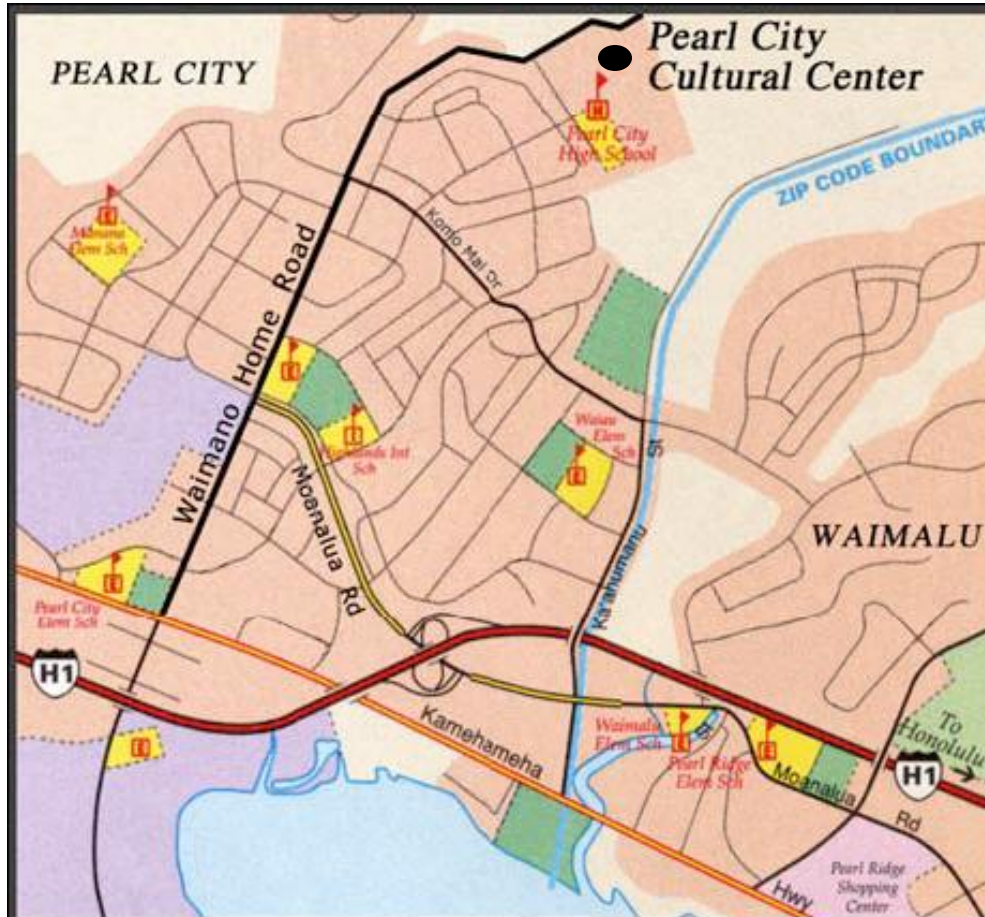

Driving Directions to Pearl City Cultural Center

From East Oahu:

H1 (westbound).

Take the Waimalu-Pearl City off ramp.

Turn right onto Moanalua Road.

Turn right onto Waimano Home Road.

Go all the way up Waimano Home Road just before the guard shack.

The Pearl City Cultural Center will be on your right.

From West Oahu:

H1 (eastbound).

Take Kamehameha Highway at Pearl City.

Turn left onto Waimano Home Road.

Go all the way up Waimano Home Road just before the guard shack.

The Pearl City Cultural Center will be on your right.

****For Parade of Orchestras, students need to meet in the loading area outside behind the auditorium.**